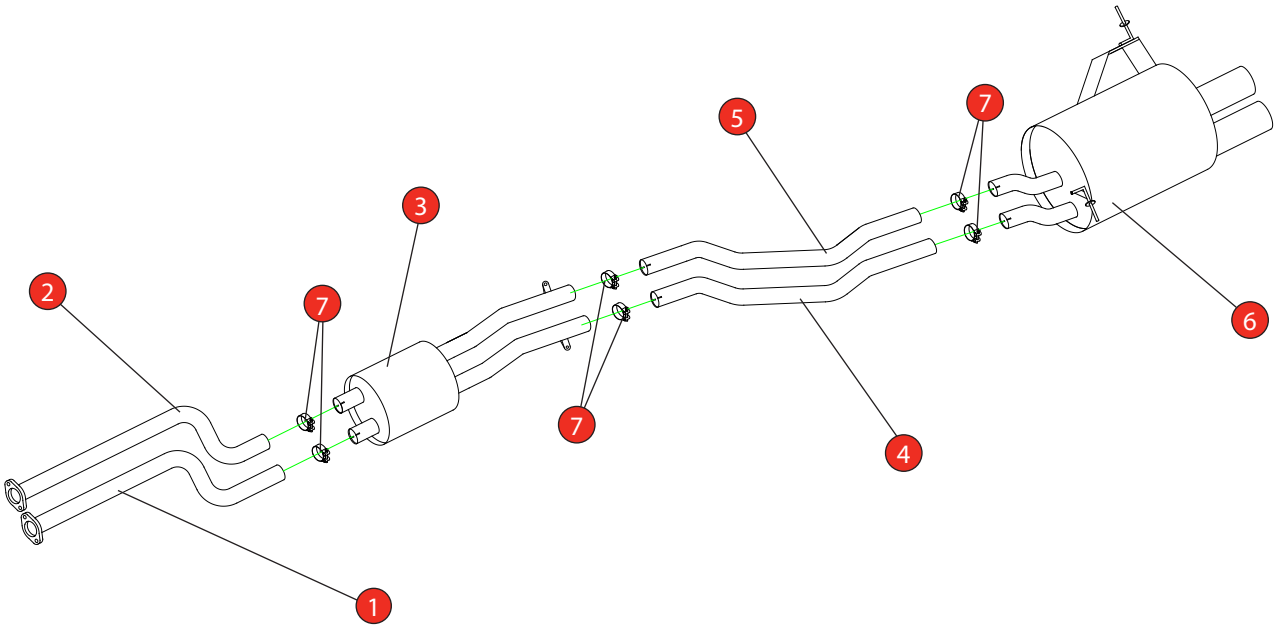

Car	BMW Z4, E86 3.0si / E85 3.0si / E85 2.5si	Part No.	SBM071
Year	2006-2009	Fit Kits	238FK
Notes	Where not supplied use original fittings	Features	Pipe Diameter:- 50.8mm

Estimated Fitting Time: 40 Minutes

NO.	PART NO.	DESCRIPTION	QTY
1	677BM	L/H Front Pipe	1
2	678BM	R/H Front Pipe	1
3	679BM	Centre Silencer	1
4	680BM	L/H Link Pipe	1
5	681BM	R/H Link Pipe	1
6	682BM	Rear Silencer	1
Fit Kit			
7	Z016.10002	51-55mm Clamp	6